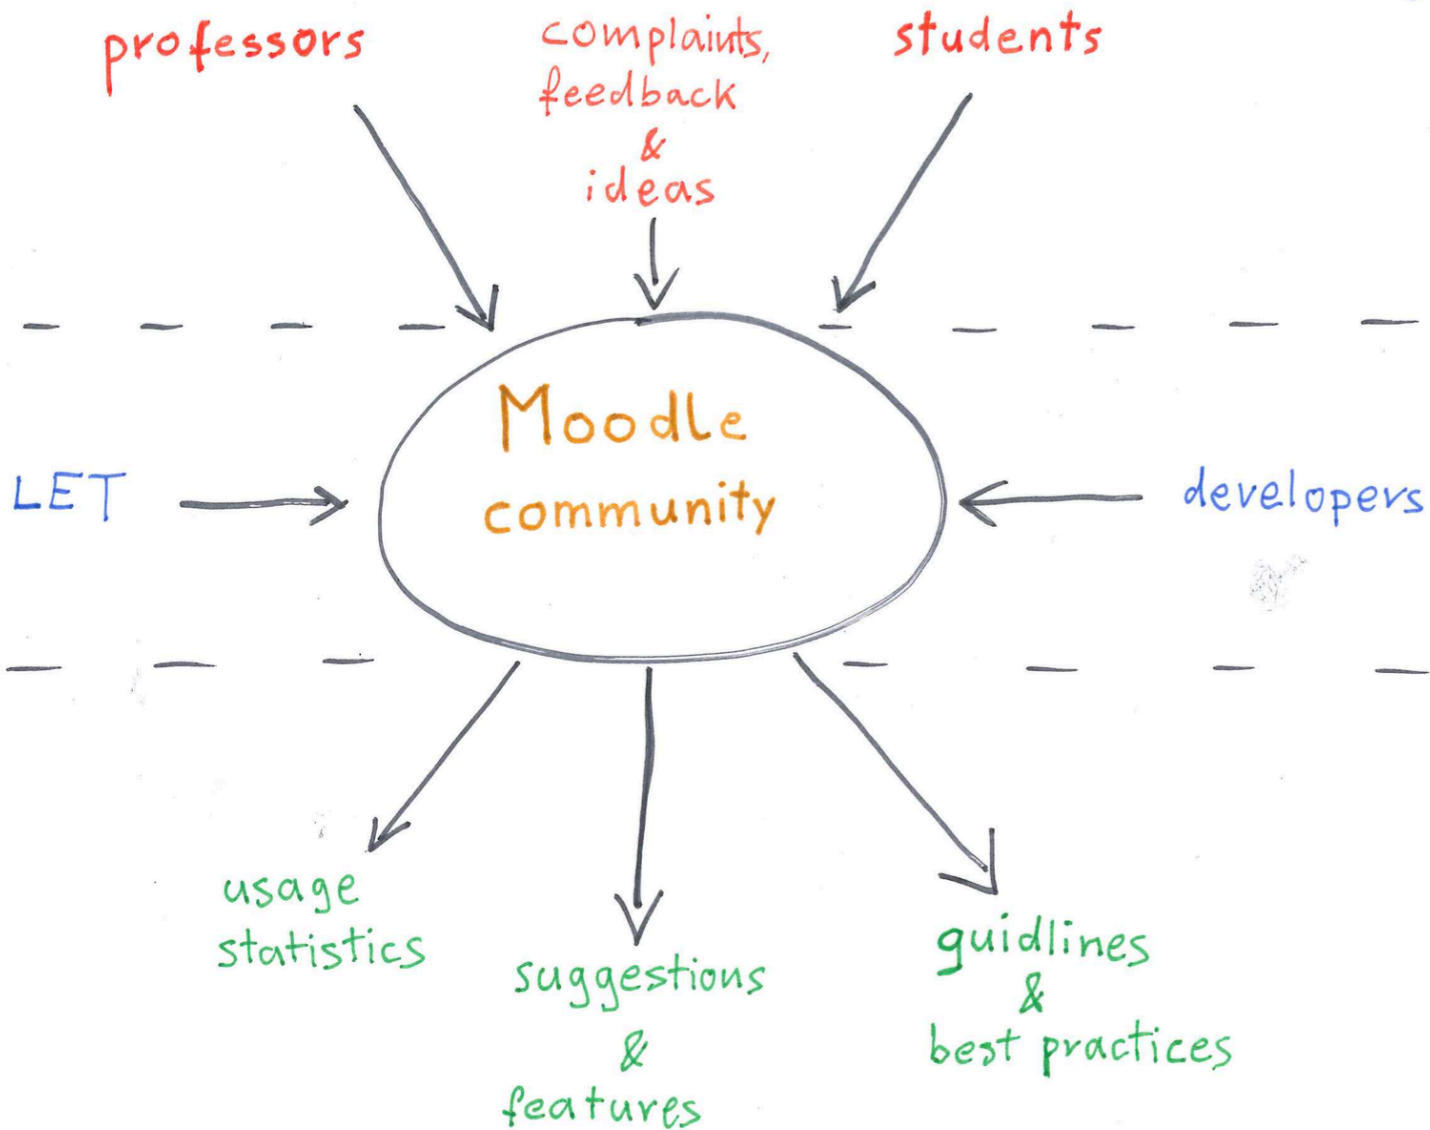

Activities / Resources	frequency
File	40879
Label	14550
URL	6822
Quiz	4833
Folder	4686

FILE DUMPSTER

WEIRD AND CONFUSING